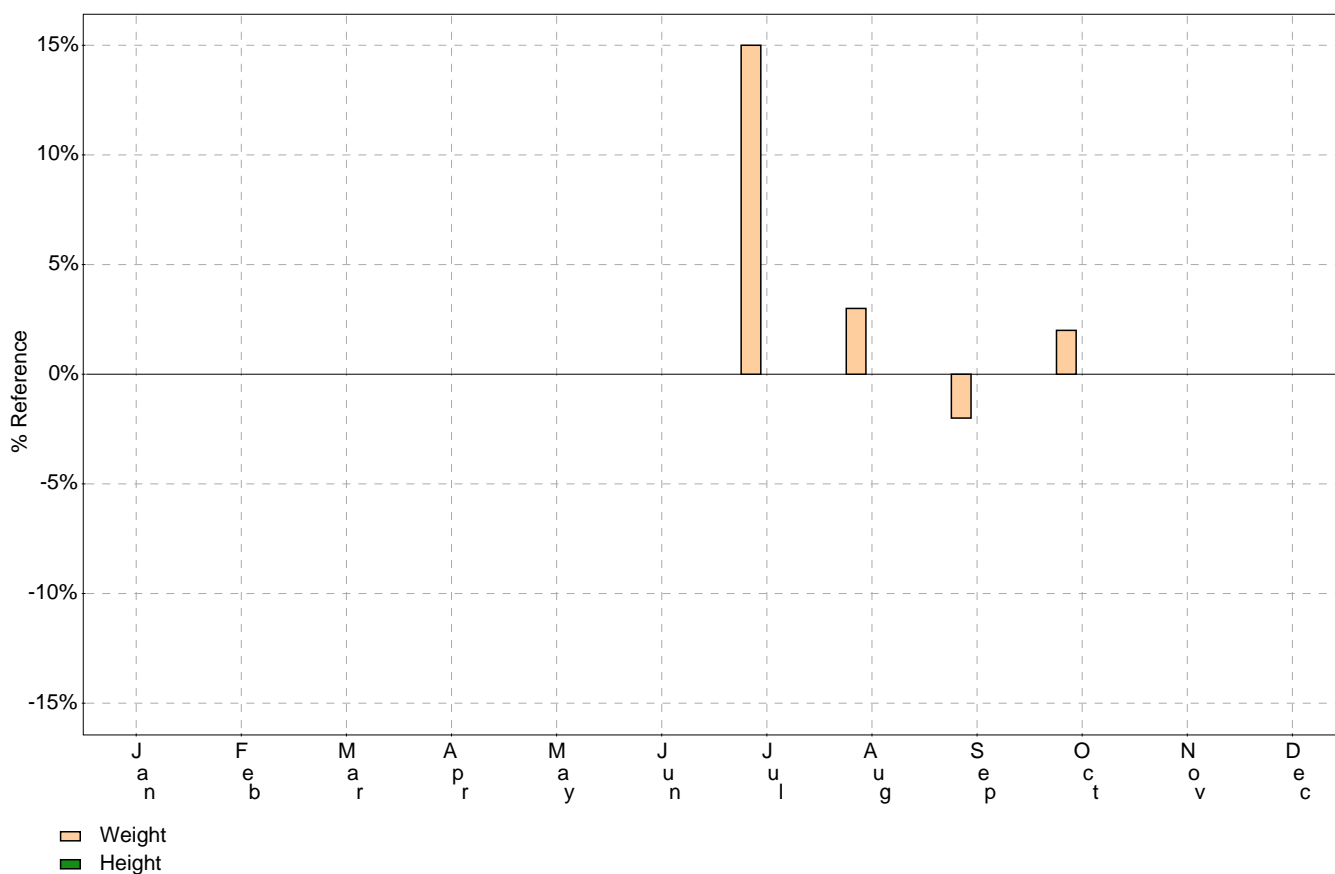

# Couzinz 2006

Month	Age (days)	Foal Count	Foal BW (kg)	Ref. BW (kg)	BW % Ref	Foal ADG (kg/d)	Ref. ADG (kg/d)	Foal HT (cm)	Ref. HT (cm)
Jan 06									
Feb 06									
Mar 06									
Apr 06									
May 06									
Jun 06									
Jul 06	4.0	1	69.0	59.8	+15%				101.5
Aug 06	22.0	2	86.8	84.5	+3%	1.1	1.4		107.5
Sep 06	28.3	13	91.3	93.3	-2%	1.1	1.3		110.1
Oct 06	49.0	16	119.4	119.1	+2%	1.2	1.3		115.6
Nov 06									
Dec 06									
Jan 07									
Feb 07									
Mar 07									
Apr 07									
May 07									
Jun 07									
Jul 07									
Aug 07									
Sep 07									
Oct 07									
Nov 07									
Dec 07									

# Rare Prospect 2006 (Couzin 2006)

Sire:

Sex: Colt

Dam: Rare Prospect

DOB: 9/6/2006

---

 Foal Growth Data Compared With: Colts, Thoroughbreds, All Birth Months, Worldwide.
 

---

Weigh Date	Age (days)	Foal BW (kg)	Ref. BW (kg)	BW % Ref	Foal ADG (kg/d)	Ref. ADG (kg/d)	Foal HT (cm)	Ref. HT (cm)	HT % Ref
9/29/2006	24	77.5	86.9	-11%				109.4	
10/31/2006	56	111.5	128.0	-13%	1.1	1.3		117.9	