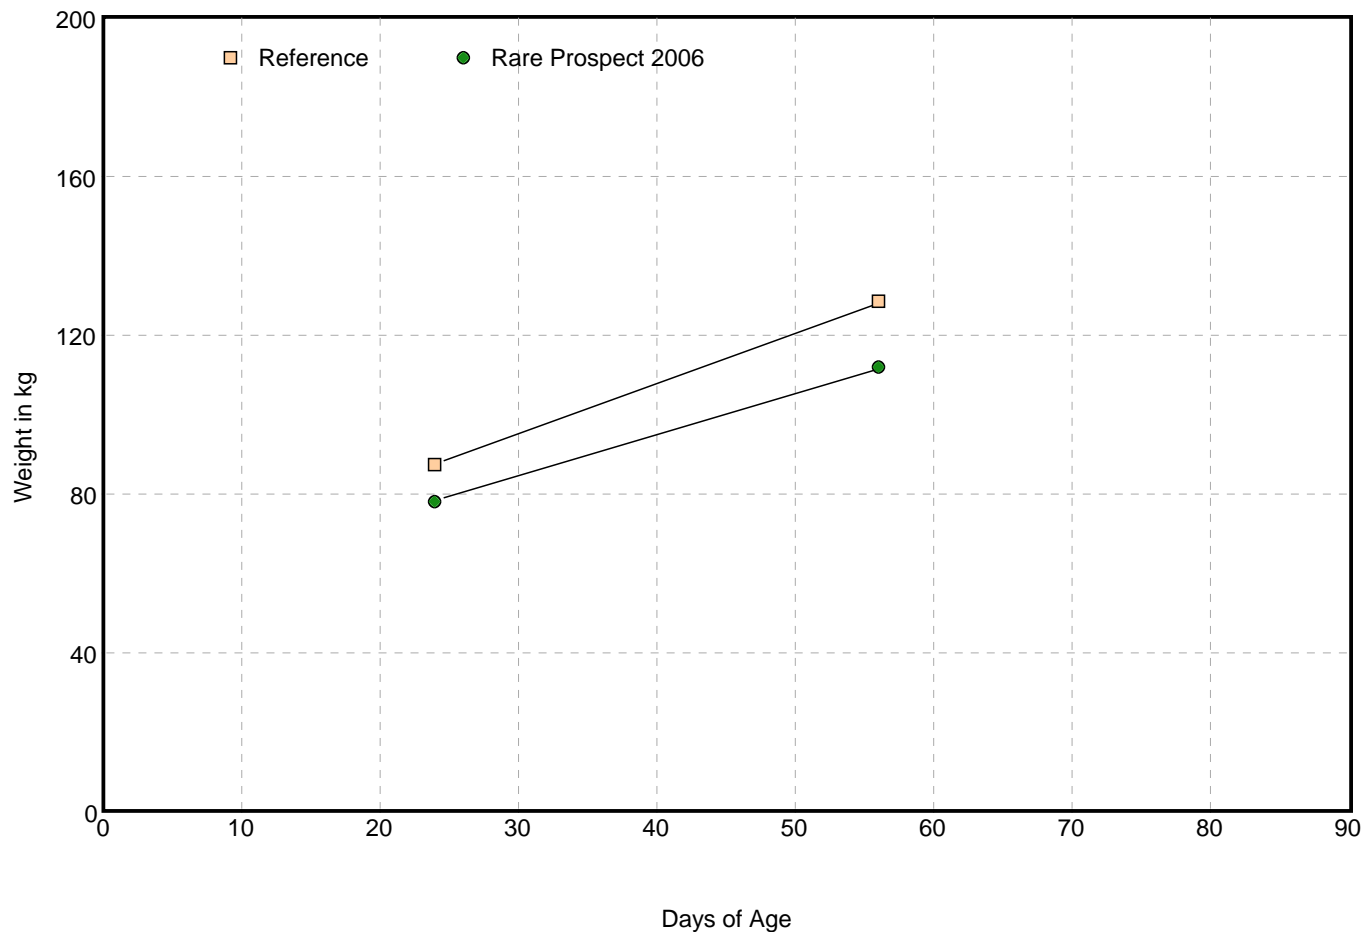

# Couzinz 2006

Month	Age (days)	Foal Count	Foal BW (kg)	Ref. BW (kg)	BW % Ref	Foal ADG (kg/d)	Ref. ADG (kg/d)	Foal HT (cm)	Ref. HT (cm)
Jan 06									
Feb 06									
Mar 06									
Apr 06									
May 06									
Jun 06									
Jul 06	4.0	1	69.0	59.8	+15%				101.5
Aug 06	22.0	2	86.8	84.5	+3%	1.1	1.4		107.5
Sep 06	28.3	13	91.3	93.3	-2%	1.1	1.3		110.1
Oct 06	49.0	16	119.4	119.1	+2%	1.2	1.3		115.6
Nov 06									
Dec 06									
Jan 07									
Feb 07									
Mar 07									
Apr 07									
May 07									
Jun 07									
Jul 07									
Aug 07									
Sep 07									
Oct 07									
Nov 07									
Dec 07									

# Rare Prospect 2006 (Couzin 2006)

Sire:

Sex: Colt

Dam: Rare Prospect

DOB: 9/6/2006

---

 Foal Growth Data Compared With: Colts, Thoroughbreds, All Birth Months, Worldwide.
 

---

Weigh Date	Age (days)	Foal BW (kg)	Ref. BW (kg)	BW % Ref	Foal ADG (kg/d)	Ref. ADG (kg/d)	Foal HT (cm)	Ref. HT (cm)	HT % Ref
9/29/2006	24	77.5	86.9	-11%				109.4	
10/31/2006	56	111.5	128.0	-13%	1.1	1.3		117.9	