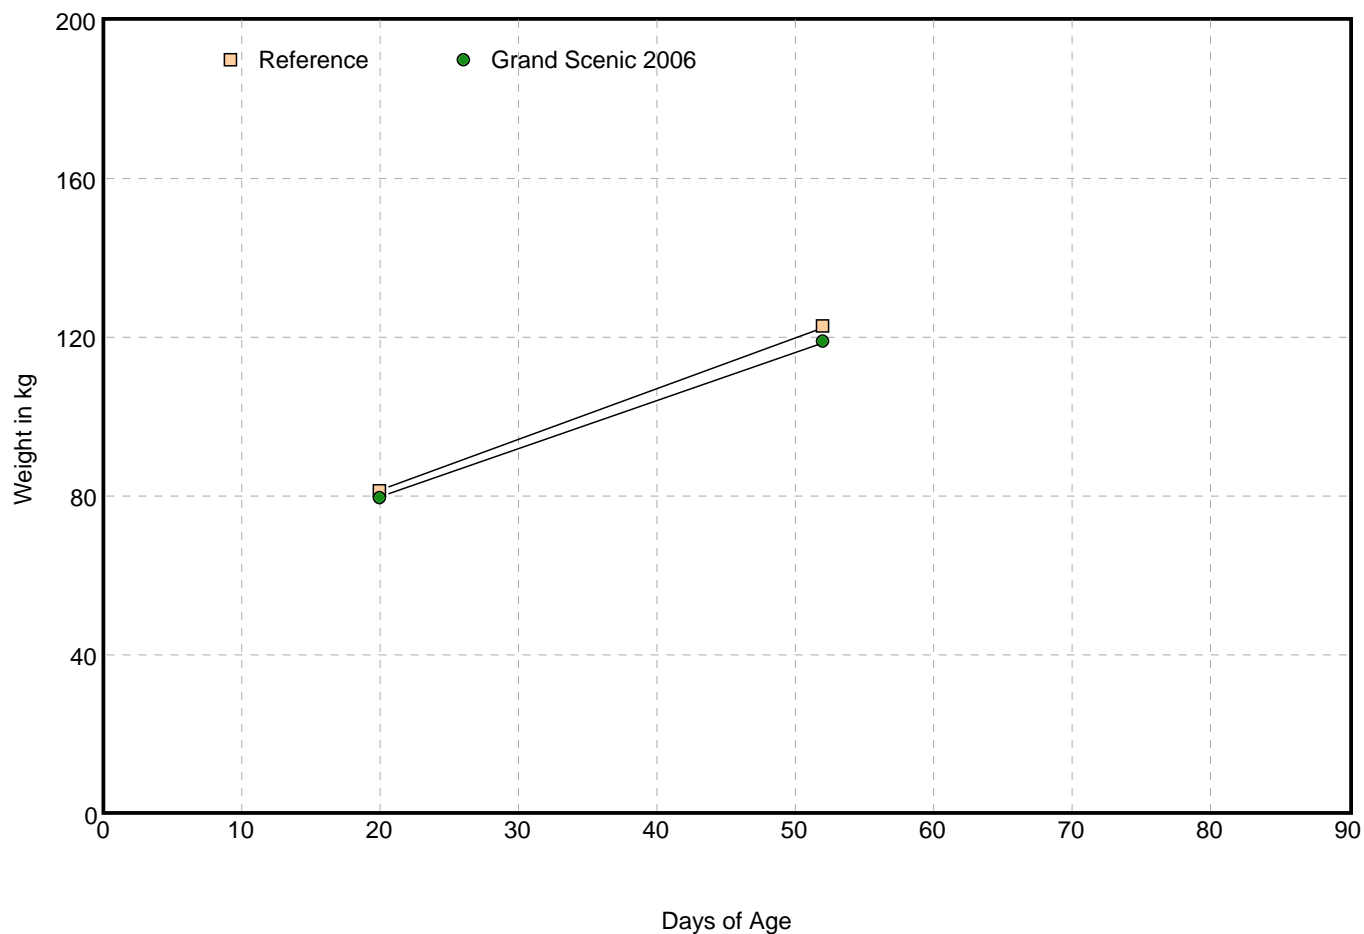

Couzinz 2006

Month	Age (days)	Foal Count	Foal BW (kg)	Ref. BW (kg)	BW % Ref	Foal ADG (kg/d)	Ref. ADG (kg/d)	Foal HT (cm)	Ref. HT (cm)
Jan 06									
Feb 06									
Mar 06									
Apr 06									
May 06									
Jun 06									
Jul 06	4.0	1	69.0	59.8	+15%				101.5
Aug 06	22.0	2	86.8	84.5	+3%	1.1	1.4		107.5
Sep 06	28.3	13	91.3	93.1	-2%	1.1	1.3		109.6
Oct 06	49.0	16	119.4	118.7	+2%	1.2	1.3		115.0
Nov 06									
Dec 06									
Jan 07									
Feb 07									
Mar 07									
Apr 07									
May 07									
Jun 07									
Jul 07									
Aug 07									
Sep 07									
Oct 07									
Nov 07									
Dec 07									

Grand Scenic 2006 (Couzinz 2006)

Sire: Honours List

Sex: Filly

Dam: Grand Scenic

DOB: 9/10/2006

 Foal Growth Data Compared With: Fillies, Thoroughbreds, All Birth Months, Worldwide.

Weigh Date	Age (days)	Foal BW (kg)	Ref. BW (kg)	BW % Ref	Foal ADG (kg/d)	Ref. ADG (kg/d)	Foal HT (cm)	Ref. HT (cm)	HT % Ref
9/29/2006	20	79.0	80.8	-2%				106.7	
10/31/2006	52	118.5	122.3	-3%	1.2	1.3		116.0	