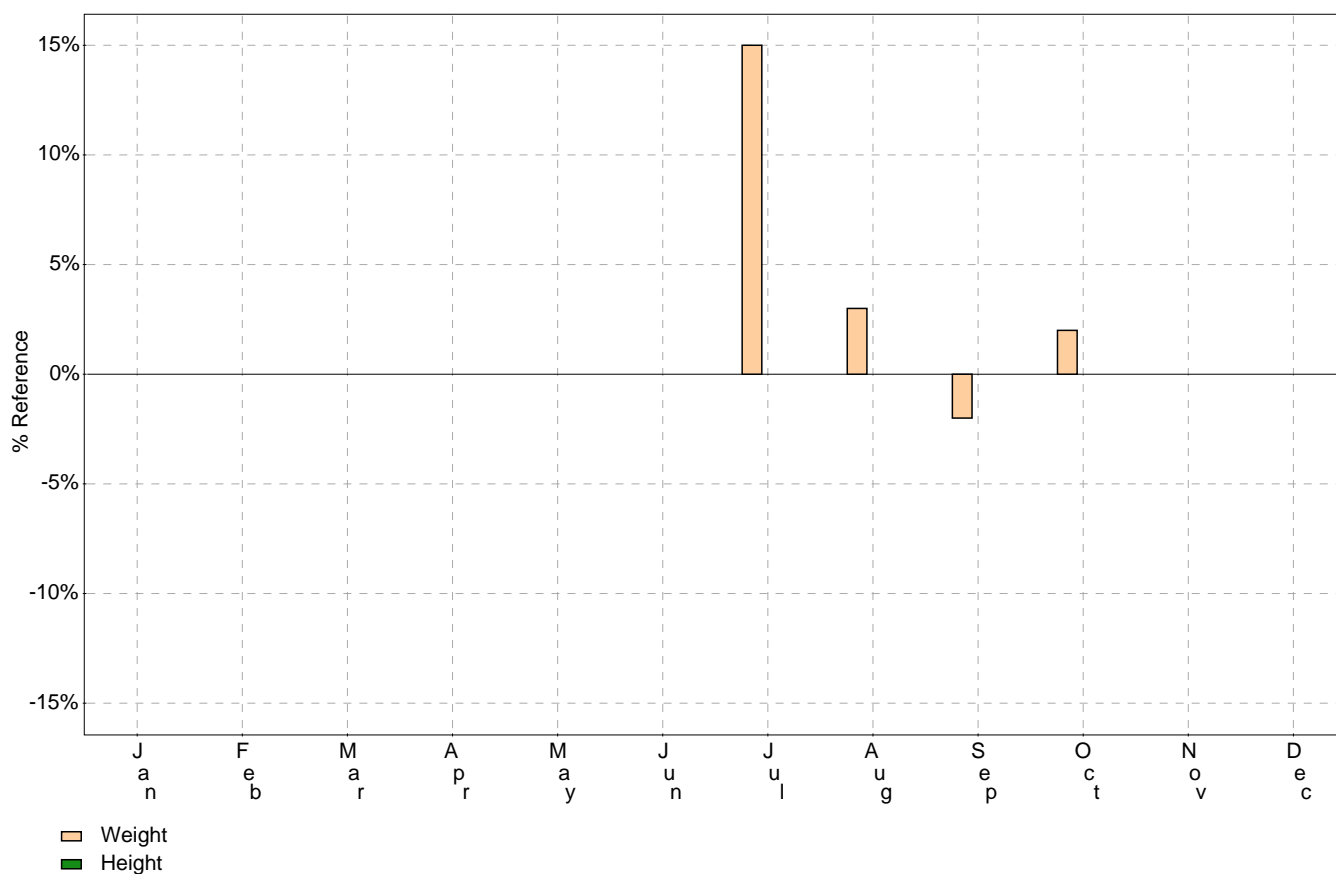

Couzinz 2006

Month	Age (days)	Foal Count	Foal BW (kg)	Ref. BW (kg)	BW % Ref	Foal ADG (kg/d)	Ref. ADG (kg/d)	Foal HT (cm)	Ref. HT (cm)
Jan 06									
Feb 06									
Mar 06									
Apr 06									
May 06									
Jun 06									
Jul 06	4.0	1	69.0	59.8	+15%				101.5
Aug 06	22.0	2	86.8	84.5	+3%	1.1	1.4		107.5
Sep 06	28.3	13	91.3	93.1	-2%	1.1	1.3		109.6
Oct 06	49.0	16	119.4	118.7	+2%	1.2	1.3		115.0
Nov 06									
Dec 06									
Jan 07									
Feb 07									
Mar 07									
Apr 07									
May 07									
Jun 07									
Jul 07									
Aug 07									
Sep 07									
Oct 07									
Nov 07									
Dec 07									

Grand Scenic 2006 (Couzinz 2006)

Sire: Honours List

Sex: Filly

Dam: Grand Scenic

DOB: 9/10/2006

 Foal Growth Data Compared With: Fillies, Thoroughbreds, All Birth Months, Worldwide.

Weigh Date	Age (days)	Foal BW (kg)	Ref. BW (kg)	BW % Ref	Foal ADG (kg/d)	Ref. ADG (kg/d)	Foal HT (cm)	Ref. HT (cm)	HT % Ref
9/29/2006	20	79.0	80.8	-2%				106.7	
10/31/2006	52	118.5	122.3	-3%	1.2	1.3		116.0	