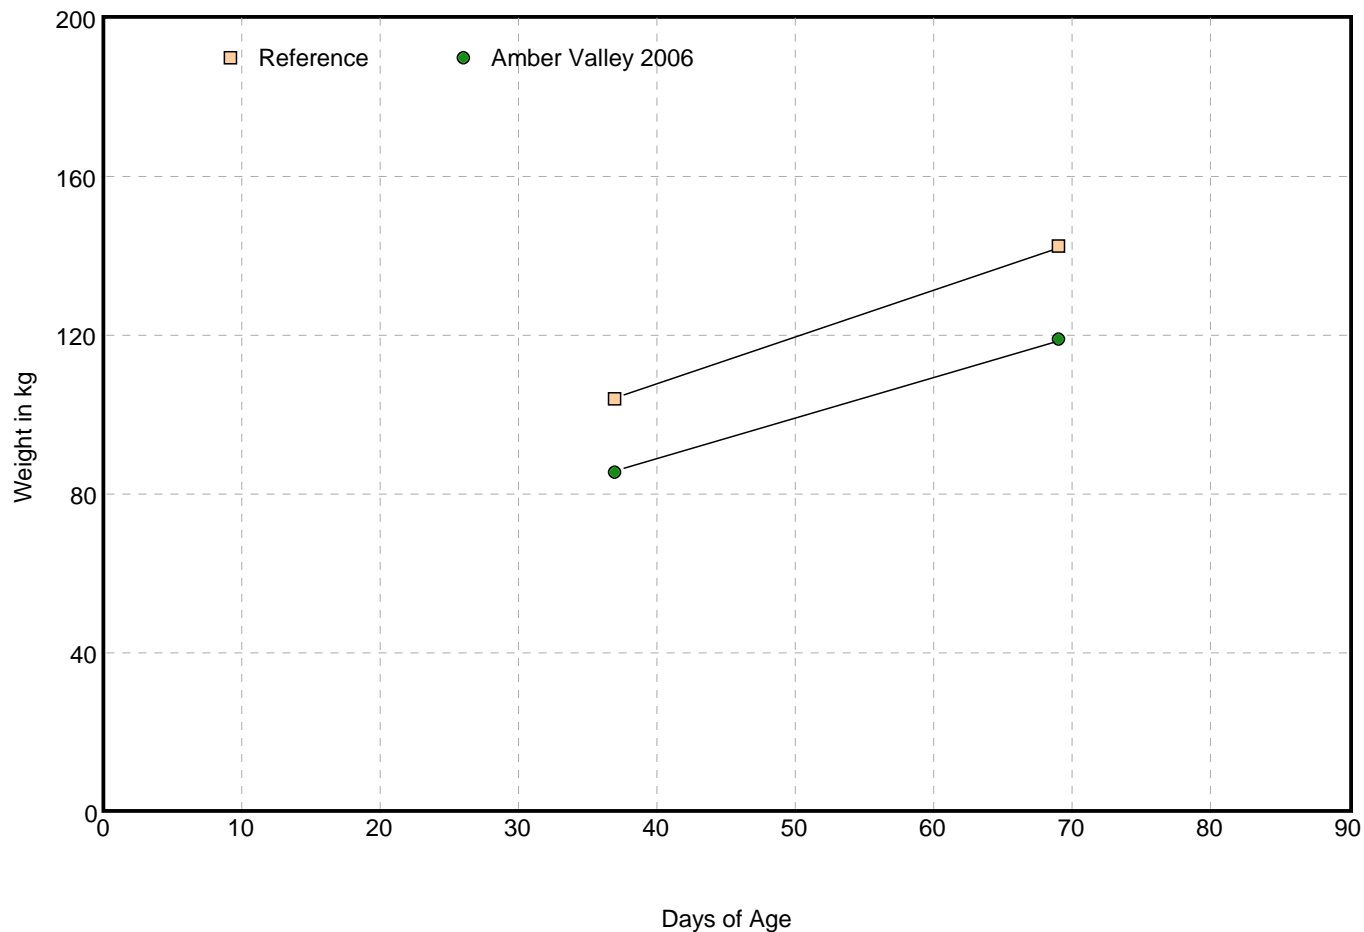

Couzinz 2006

Month	Age (days)	Foal Count	Foal BW (kg)	Ref. BW (kg)	BW % Ref	Foal ADG (kg/d)	Ref. ADG (kg/d)	Foal HT (cm)	Ref. HT (cm)
Jan 06									
Feb 06									
Mar 06									
Apr 06									
May 06									
Jun 06									
Jul 06	4.0	1	69.0	59.8	+15%				101.5
Aug 06	22.0	2	86.8	84.5	+3%	1.1	1.4		107.5
Sep 06	28.3	13	91.3	93.1	-2%	1.1	1.3		109.6
Oct 06	49.0	16	119.4	118.7	+2%	1.2	1.3		115.0
Nov 06									
Dec 06									
Jan 07									
Feb 07									
Mar 07									
Apr 07									
May 07									
Jun 07									
Jul 07									
Aug 07									
Sep 07									
Oct 07									
Nov 07									
Dec 07									

Amber Valley 2006 (Couzinz 2006)

Sire: Honours List

Sex: Filly

Dam: Amber Valley

DOB: 8/24/2006

 Foal Growth Data Compared With: Fillies, Thoroughbreds, All Birth Months, Worldwide.

Weigh Date	Age (days)	Foal BW (kg)	Ref. BW (kg)	BW % Ref	Foal ADG (kg/d)	Ref. ADG (kg/d)	Foal HT (cm)	Ref. HT (cm)	HT % Ref
9/29/2006	37	85.0	103.4	-18%				111.9	
10/31/2006	69	118.5	142.0	-17%	1.0	1.2		119.8	

Amber Valley 2006 (Couzin 2006) continued