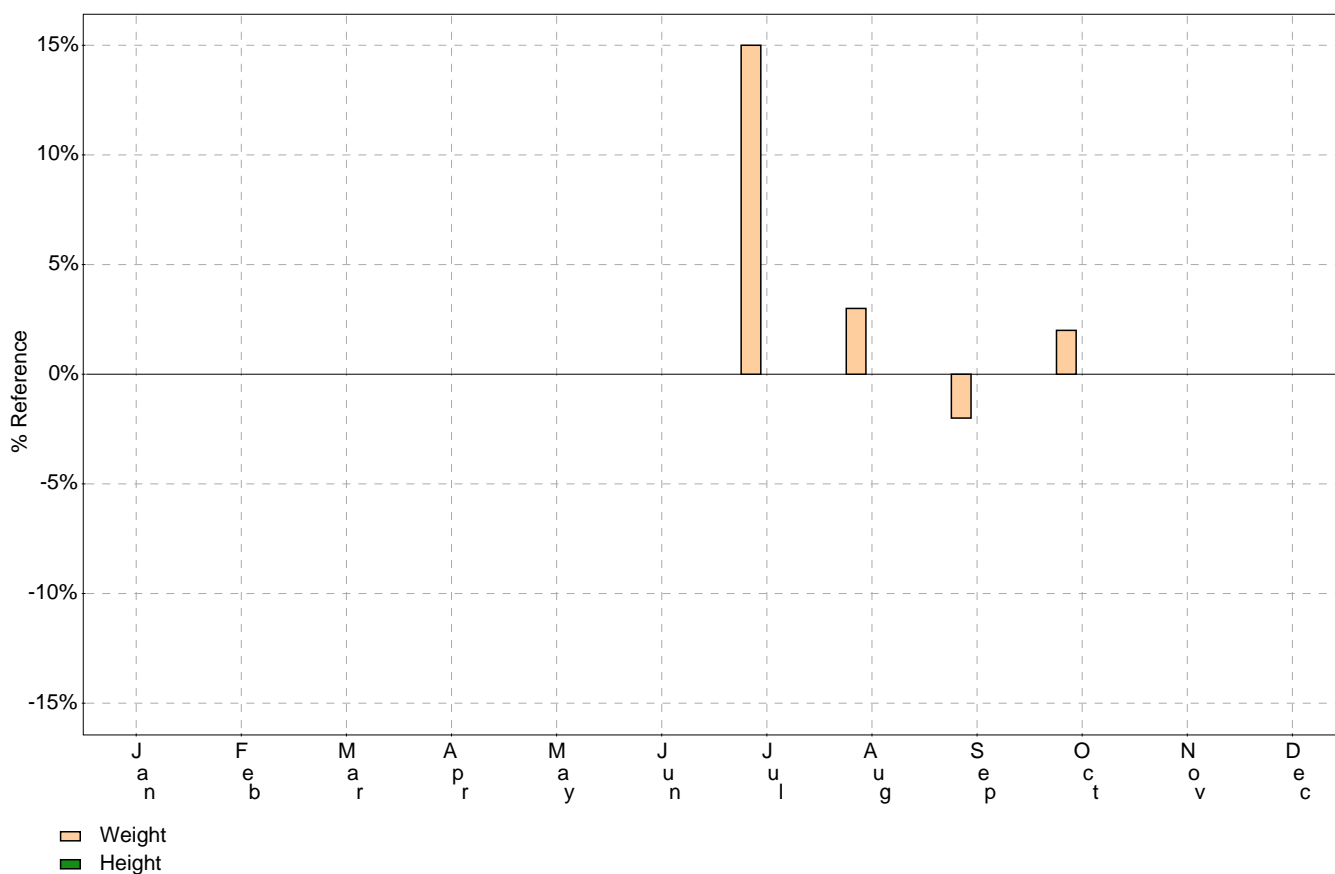

Couzinz 2006

Month	Age (days)	Foal Count	Foal BW (kg)	Ref. BW (kg)	BW % Ref	Foal ADG (kg/d)	Ref. ADG (kg/d)	Foal HT (cm)	Ref. HT (cm)
Jan 06									
Feb 06									
Mar 06									
Apr 06									
May 06									
Jun 06									
Jul 06	4.0	1	69.0	59.8	+15%				101.5
Aug 06	22.0	2	86.8	84.5	+3%	1.1	1.4		107.5
Sep 06	28.3	13	91.3	93.1	-2%	1.1	1.3		109.6
Oct 06	49.0	16	119.4	118.7	+2%	1.2	1.3		115.0
Nov 06									
Dec 06									
Jan 07									
Feb 07									
Mar 07									
Apr 07									
May 07									
Jun 07									
Jul 07									
Aug 07									
Sep 07									
Oct 07									
Nov 07									
Dec 07									

All Wild 2006 (Couzinz 2006)

Sire: Choisir

Sex: Filly

Dam: All Wild

DOB: 10/2/2006

 Foal Growth Data Compared With: Fillies, Thoroughbreds, All Birth Months, Worldwide.

Weigh Date	Age (days)	Foal BW (kg)	Ref. BW (kg)	BW % Ref	Foal ADG (kg/d)	Ref. ADG (kg/d)	Foal HT (cm)	Ref. HT (cm)	HT % Ref
10/31/2006	30	117.5	94.1	+25%				109.8	