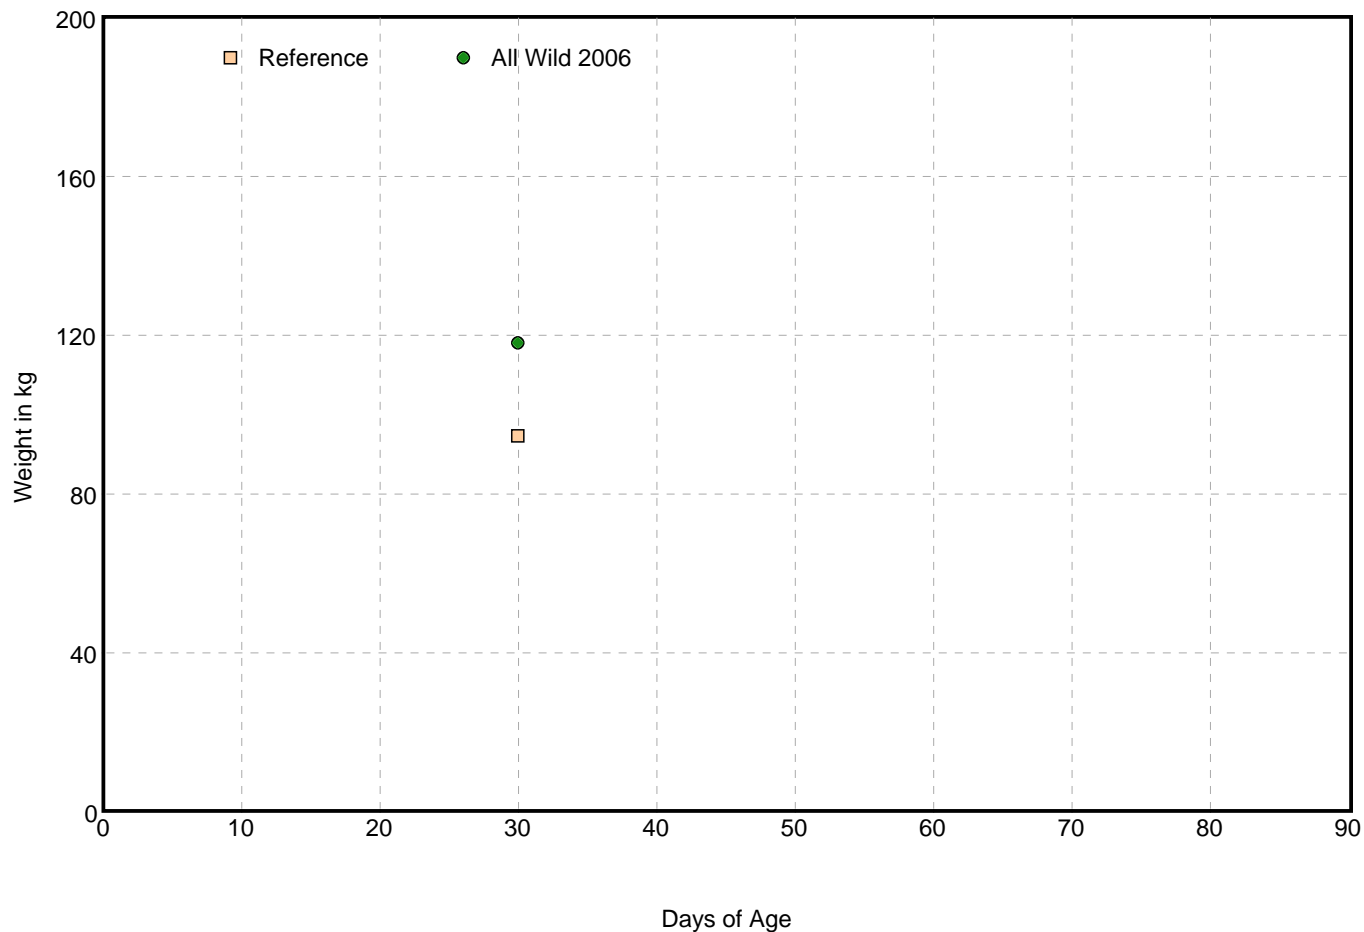

Couzinz 2006

Month	Age (days)	Foal Count	Foal BW (kg)	Ref. BW (kg)	BW % Ref	Foal ADG (kg/d)	Ref. ADG (kg/d)	Foal HT (cm)	Ref. HT (cm)
Jan 06									
Feb 06									
Mar 06									
Apr 06									
May 06									
Jun 06									
Jul 06	4.0	1	69.0	59.8	+15%				101.5
Aug 06	22.0	2	86.8	84.5	+3%	1.1	1.4		107.5
Sep 06	28.3	13	91.3	93.1	-2%	1.1	1.3		109.6
Oct 06	49.0	16	119.4	118.7	+2%	1.2	1.3		115.0
Nov 06									
Dec 06									
Jan 07									
Feb 07									
Mar 07									
Apr 07									
May 07									
Jun 07									
Jul 07									
Aug 07									
Sep 07									
Oct 07									
Nov 07									
Dec 07									

All Wild 2006 (Couzinz 2006)

Sire: Choisir

Sex: Filly

Dam: All Wild

DOB: 10/2/2006

 Foal Growth Data Compared With: Fillies, Thoroughbreds, All Birth Months, Worldwide.

Weigh Date	Age (days)	Foal BW (kg)	Ref. BW (kg)	BW % Ref	Foal ADG (kg/d)	Ref. ADG (kg/d)	Foal HT (cm)	Ref. HT (cm)	HT % Ref
10/31/2006	30	117.5	94.1	+25%				109.8	