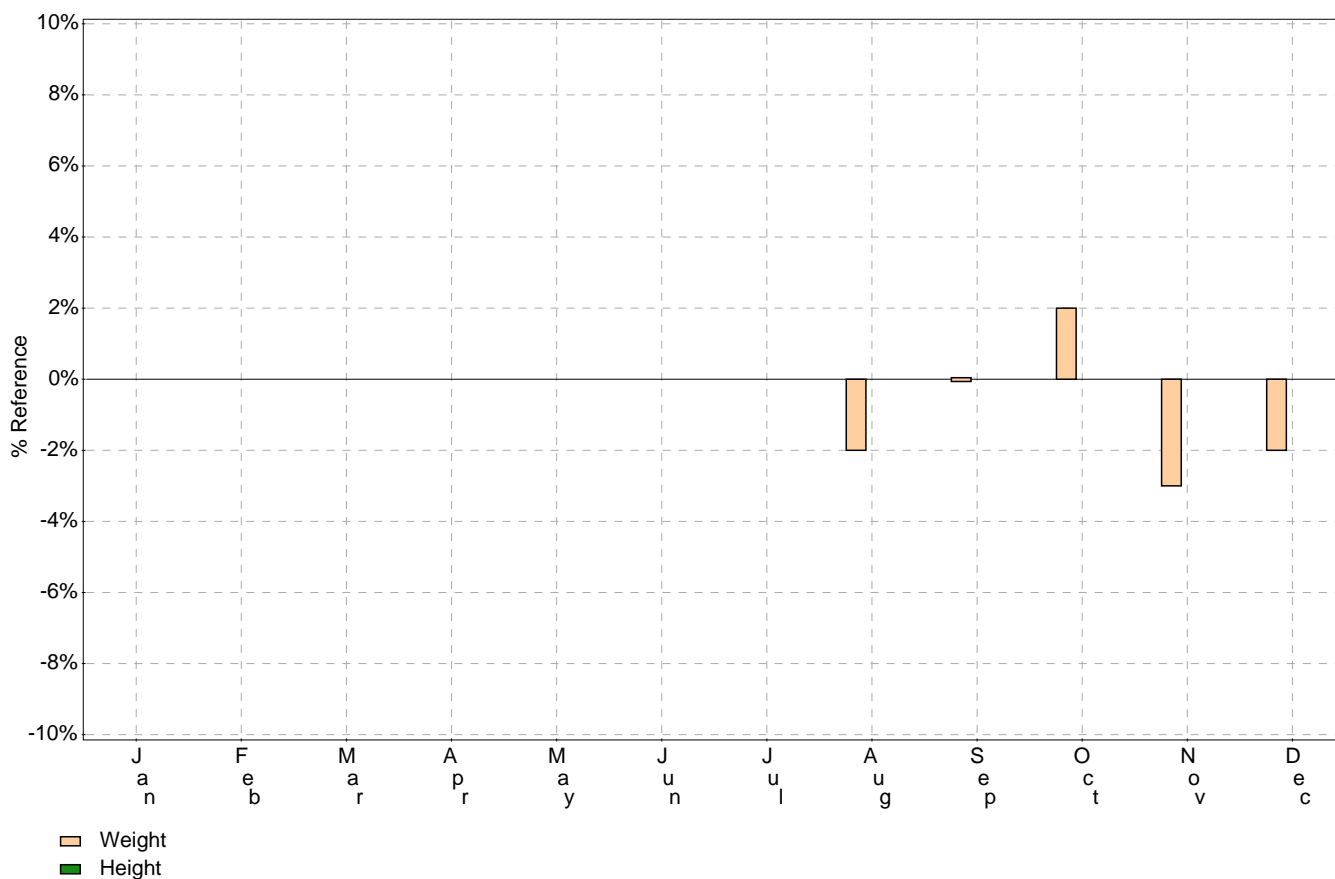

Couzinz 2005

Month	Age (days)	Foal Count	Foal BW (kg)	Ref. BW (kg)	BW % Ref	Foal ADG (kg/d)	Ref. ADG (kg/d)	Foal HT (cm)	Ref. HT (cm)
Jan 05									
Feb 05									
Mar 05									
Apr 05									
May 05									
Jun 05									
Jul 05									
Aug 05	1.3	2	54.5	55.5	-2%		1.4		100.5
Sep 05	16.4	8	76.6	77.1	0%	1.1	1.4		106.0
Oct 05	38.8	19	105.5	105.7	+2%	1.1	1.3		112.3
Nov 05	61.7	21	127.0	131.8	-3%	1.0	1.2		118.0
Dec 05	87.1	19	156.9	160.8	-2%	1.1	1.1		122.9
Jan 06	140.7	12	209.1	210.1	-1%	1.1	0.9		130.4
Feb 06	167.7	12	236.7	232.0	+2%	1.0	0.8		133.2
Mar 06	195.8	13	259.1	253.1	+2%	0.9	0.8		135.6
Apr 06	224.8	13	276.1	273.0	+1%	0.6	0.7	138.4	138.5
May 06	258.7	14	299.9	293.1	+2%	0.8	0.6	142.0	140.3
Jun 06	288.9	14	312.7	308.7	+1%	0.5	0.5	143.3	142.2
Jul 06	320.7	14	330.4	323.7	+2%	0.5	0.5	145.1	143.9
Aug 06	350.8	13	350.9	338.8	+4%	0.6	0.5	146.7	145.5
Sep 06	376.5	12	358.5	352.3	+2%	0.3	0.5	148.7	146.9
Oct 06	408.2	11	370.3	370.3	0%	0.4	0.6	149.8	148.3
Nov 06	424.3	12		380.6			0.6		149.2
Dec 06									