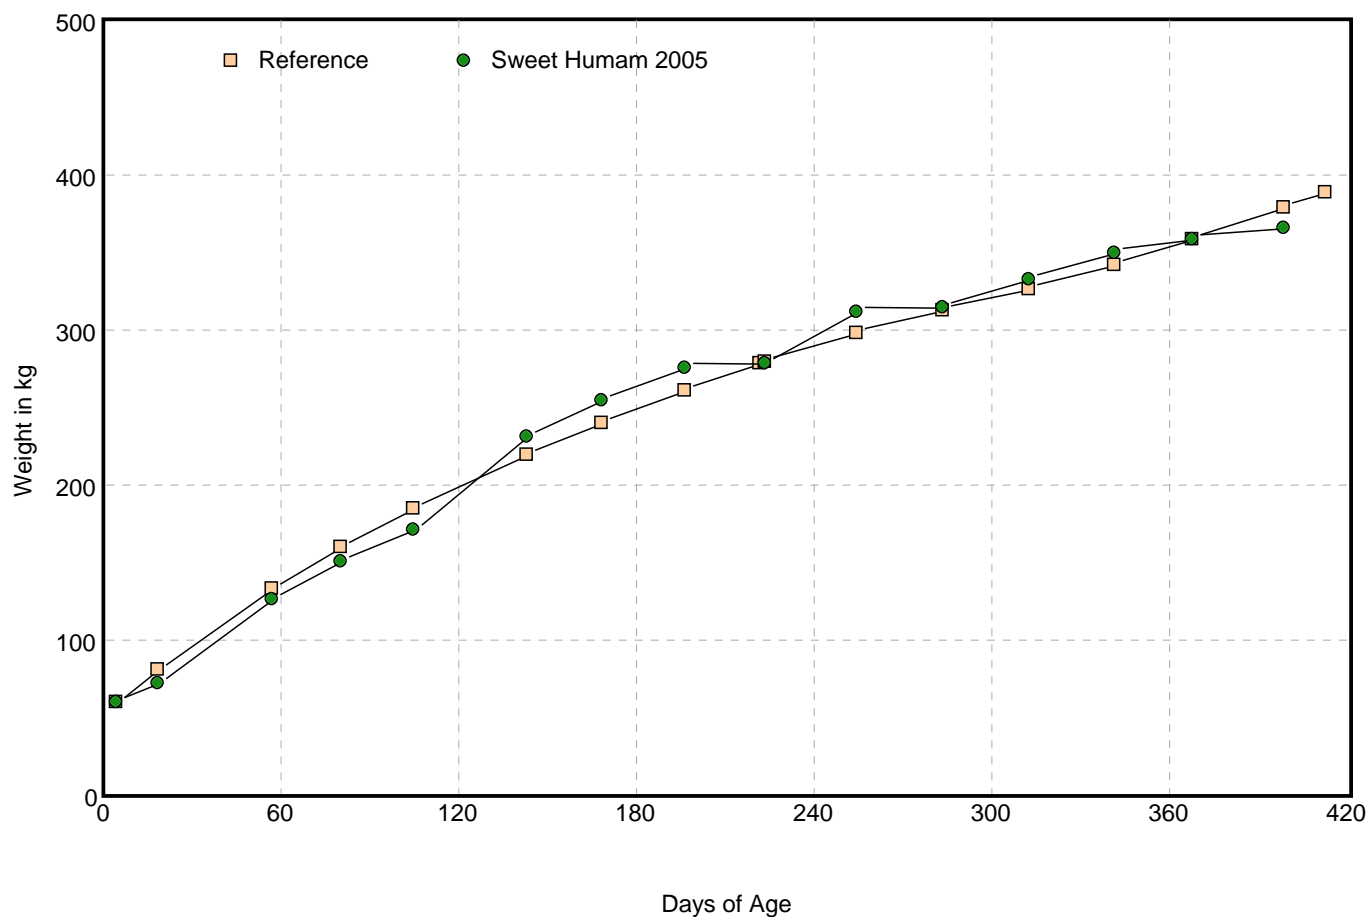

Sweet Humam 2005 (Couzinz 2005)

Sire: Foxhound

Sex: Filly

Dam: Sweet Humam

DOB: 9/1/2005

 Foal Growth Data Compared With: Fillies, Thoroughbreds, All Birth Months, Worldwide.

Weigh Date	Age (days)	Foal BW (kg)	Ref. BW (kg)	BW % Ref	Foal ADG (kg/d)	Ref. ADG (kg/d)	Foal HT (cm)	Ref. HT (cm)	HT % Ref
9/5/2005	5	60.0	59.8	0%				101.5	
9/20/2005	20	72.0	80.8	-11%	0.8	1.4		106.7	
10/31/2005	61	126.0	132.8	-5%	1.3	1.3		118.0	
11/25/2005	86	150.5	159.7	-6%	1.0	1.1		122.8	
12/21/2005	112	171.0	184.7	-7%	0.8	1.0		126.8	
1/31/2006	153	231.0	219.2	+5%	1.5	0.8		131.2	
2/27/2006	180	254.0	239.5	+6%	0.9	0.8		133.7	
3/29/2006	210	275.0	260.7	+5%	0.7	0.7		136.1	
4/25/2006	237		278.1			0.6		138.1	
4/27/2006	239	278.0	279.2	0%	0.1	0.5	138.0	138.3	0%
5/30/2006	272	311.0	297.3	+5%	1.0	0.5	142.0	140.6	+1%
6/30/2006	303	314.0	312.1	+1%	0.1	0.5	142.0	142.4	0%
7/31/2006	334	332.0	325.9	+2%	0.6	0.4	146.0	144.0	+1%
8/31/2006	365	349.0	341.4	+2%	0.5	0.5	146.0	145.5	0%
9/28/2006	393	358.0	357.6	0%	0.3	0.6	148.0	146.9	+1%
10/31/2006	426	365.0	378.1	-3%	0.2	0.6	149.0	148.5	0%
11/15/2006	441		387.9			0.7		149.1	