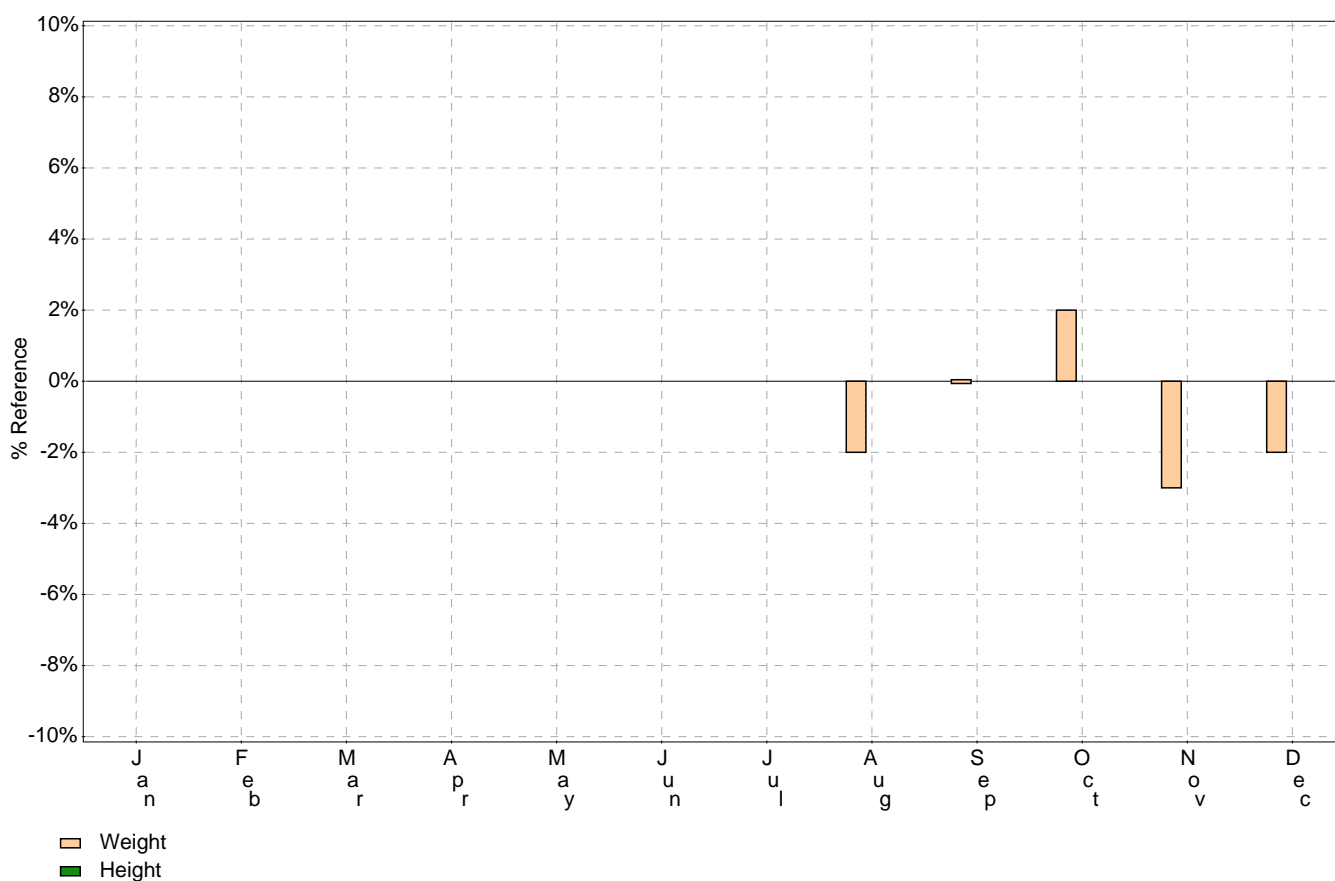

Shecan 2005 (Couzinz 2005)

Sire: Pure Theatre

Sex: Filly

Dam: Shecan

DOB: 9/15/2005

 Foal Growth Data Compared With: Fillies, Thoroughbreds, All Birth Months, Worldwide.

Weigh Date	Age (days)	Foal BW (kg)	Ref. BW (kg)	BW % Ref	Foal ADG (kg/d)	Ref. ADG (kg/d)	Foal HT (cm)	Ref. HT (cm)	HT % Ref
9/20/2005	6	58.0	61.2	-5%				101.9	
10/31/2005	47	107.5	116.5	-8%	1.2	1.3		114.9	
11/25/2005	72	133.5	145.5	-8%	1.0	1.2		120.5	
12/21/2005	98	153.0	171.6	-11%	0.8	1.0		124.8	
1/31/2006	139	202.0	208.3	-3%	1.2	0.9		129.9	
2/27/2006	166	227.0	229.2	-1%	0.9	0.8		132.5	
3/29/2006	196	245.0	251.2	-2%	0.6	0.7		135.1	
4/25/2006	223		269.5			0.7		137.1	
4/27/2006	225	264.0	270.8	-3%	0.7	0.7	136.0	137.2	-1%
5/30/2006	258	289.0	290.4	0%	0.8	0.6	141.0	139.7	+1%
6/30/2006	289	306.0	305.6	0%	0.5	0.5	141.0	141.7	0%
7/31/2006	320	316.0	320.0	-1%	0.3	0.5	144.0	143.3	0%
8/31/2006	351	338.0	333.3	+1%	0.7	0.4	146.0	144.8	+1%
9/29/2006	380	341.0	350.1	-3%	0.1	0.6	147.0	146.3	+1%
10/31/2006	412	354.0	368.6	-4%	0.4	0.6	149.0	147.8	+1%
11/15/2006	427		378.7			0.7		148.5	