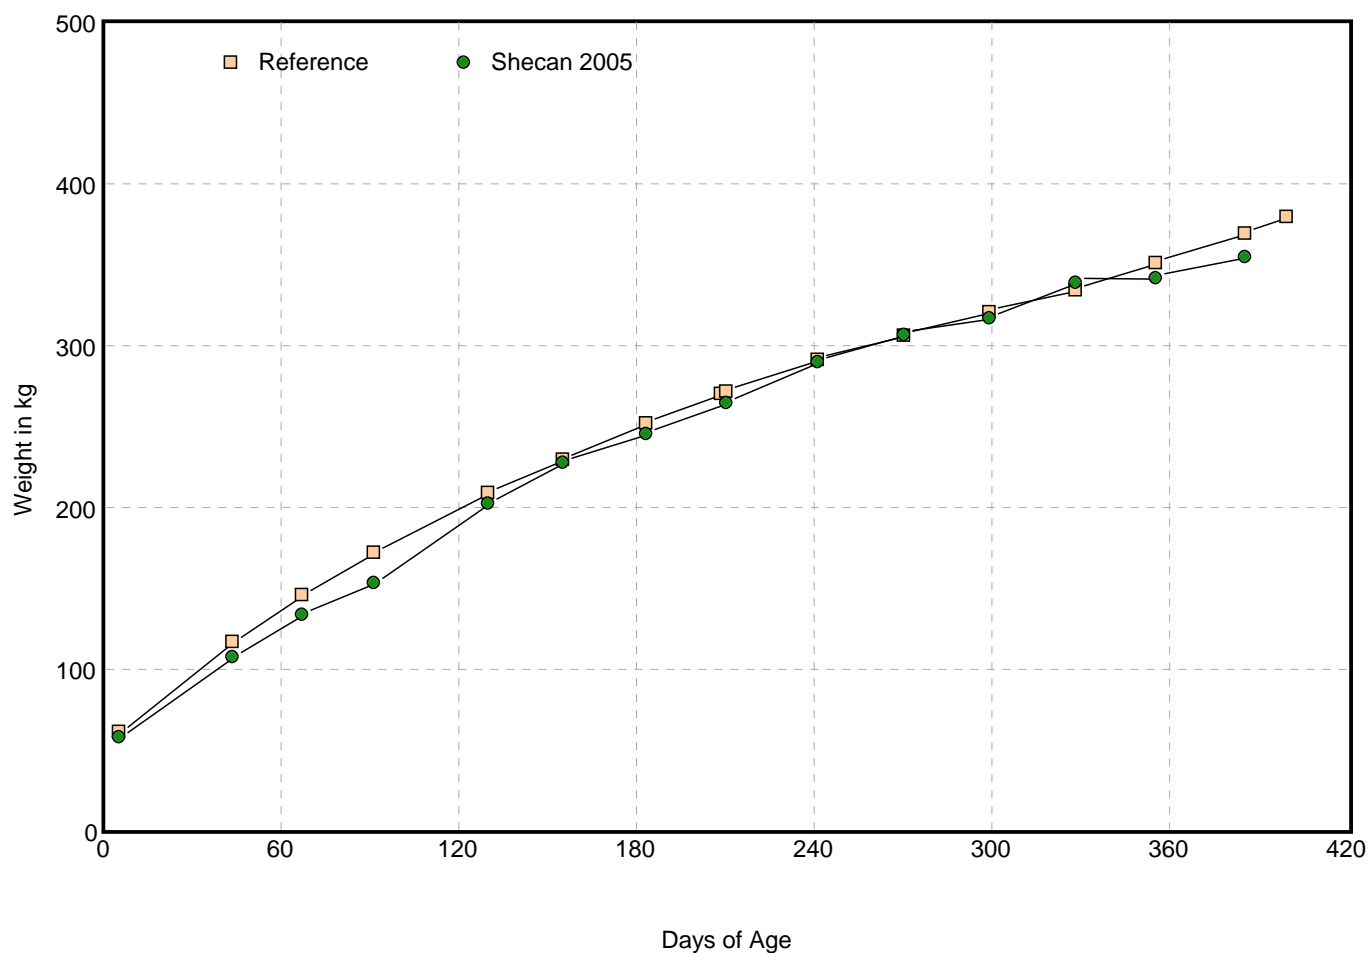

Shecan 2005 (Couzinz 2005)

Sire: Pure Theatre

Sex: Filly

Dam: Shecan

DOB: 9/15/2005

 Foal Growth Data Compared With: Fillies, Thoroughbreds, All Birth Months, Worldwide.

Weigh Date	Age (days)	Foal BW (kg)	Ref. BW (kg)	BW % Ref	Foal ADG (kg/d)	Ref. ADG (kg/d)	Foal HT (cm)	Ref. HT (cm)	HT % Ref
9/20/2005	6	58.0	61.2	-5%				101.9	
10/31/2005	47	107.5	116.5	-8%	1.2	1.3		114.9	
11/25/2005	72	133.5	145.5	-8%	1.0	1.2		120.5	
12/21/2005	98	153.0	171.6	-11%	0.8	1.0		124.8	
1/31/2006	139	202.0	208.3	-3%	1.2	0.9		129.9	
2/27/2006	166	227.0	229.2	-1%	0.9	0.8		132.5	
3/29/2006	196	245.0	251.2	-2%	0.6	0.7		135.1	
4/25/2006	223		269.5			0.7		137.1	
4/27/2006	225	264.0	270.8	-3%	0.7	0.7	136.0	137.2	-1%
5/30/2006	258	289.0	290.4	0%	0.8	0.6	141.0	139.7	+1%
6/30/2006	289	306.0	305.6	0%	0.5	0.5	141.0	141.7	0%
7/31/2006	320	316.0	320.0	-1%	0.3	0.5	144.0	143.3	0%
8/31/2006	351	338.0	333.3	+1%	0.7	0.4	146.0	144.8	+1%
9/29/2006	380	341.0	350.1	-3%	0.1	0.6	147.0	146.3	+1%
10/31/2006	412	354.0	368.6	-4%	0.4	0.6	149.0	147.8	+1%
11/15/2006	427		378.7			0.7		148.5	