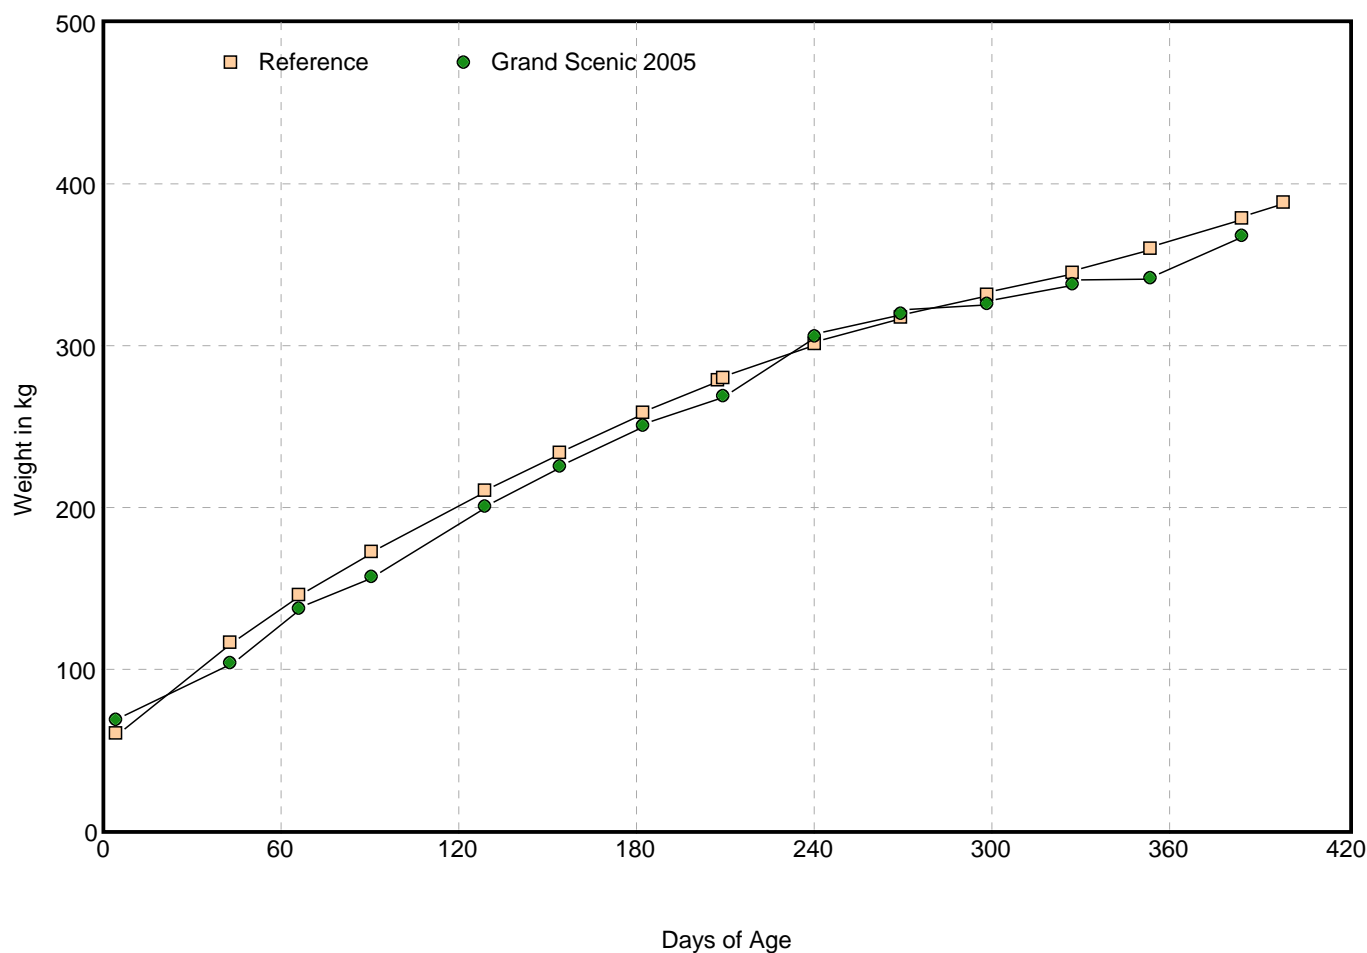

Grand Scenic 2005 (Couzinz 2005)

Sire: Honours List

Sex: Colt

Dam: Grand Scenic

DOB: 9/16/2005

 Foal Growth Data Compared With: Colts, Thoroughbreds, All Birth Months, Worldwide.

Weigh Date	Age (days)	Foal BW (kg)	Ref. BW (kg)	BW % Ref	Foal ADG (kg/d)	Ref. ADG (kg/d)	Foal HT (cm)	Ref. HT (cm)	HT % Ref
9/20/2005	5	68.5	60.3	+14%				103.1	
10/31/2005	46	103.5	116.2	-11%	0.9	1.4		115.7	
11/25/2005	71	137.0	145.6	-6%	1.3	1.2		121.2	
12/21/2005	97	156.5	172.2	-9%	0.8	1.0		125.8	
1/31/2006	138	200.0	209.8	-5%	1.1	0.9		131.4	
2/27/2006	165	225.0	233.4	-4%	0.9	0.9		134.4	
3/29/2006	195	250.0	258.1	-3%	0.8	0.8		137.0	
4/25/2006	222		277.8			0.7		139.1	
4/27/2006	224	268.0	279.2	-4%	0.6	0.7	142.0	139.2	+2%
5/30/2006	257	305.0	300.4	+2%	1.1	0.6	146.0	141.7	+3%
6/30/2006	288	319.0	316.6	+1%	0.5	0.5	147.0	143.8	+2%
7/31/2006	319	325.0	330.8	-2%	0.2	0.5	148.0	145.1	+2%
8/31/2006	350	337.0	344.0	-2%	0.4	0.4	148.0	146.9	+1%
9/28/2006	378	341.0	359.0	-5%	0.1	0.5	151.0	148.6	+2%
10/31/2006	411	367.0	377.8	-3%	0.8	0.6	152.0	150.4	+1%
11/15/2006	426		387.8			0.7		151.0	