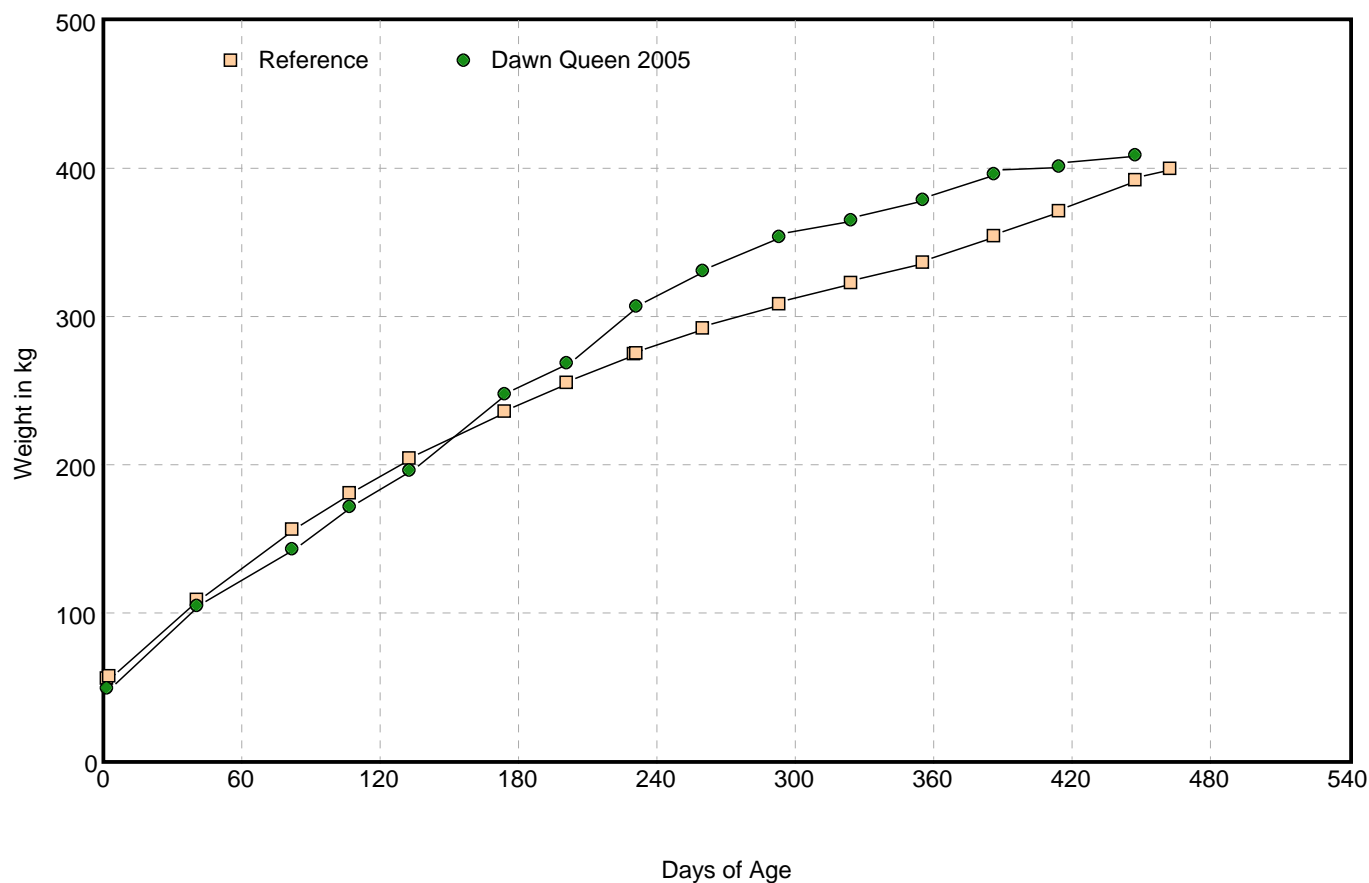

Dawn Queen 2005 (Couzinz 2005)

Sire: Honours List

Sex: Filly

Dam: Dawn Queen

DOB: 8/11/2005

 Foal Growth Data Compared With: Fillies, Thoroughbreds, All Birth Months, Worldwide.

Weigh Date	Age (days)	Foal BW (kg)	Ref. BW (kg)	BW % Ref	Foal ADG (kg/d)	Ref. ADG (kg/d)	Foal HT (cm)	Ref. HT (cm)	HT % Ref
8/12/2005	2	49.0	55.5	-12%				100.4	
8/13/2005	3		56.9			1.4		100.8	
9/20/2005	41	104.5	108.7	-4%	1.4	1.4		113.2	
10/31/2005	82	142.5	155.8	-9%	0.9	1.1		122.2	
11/25/2005	107	171.0	180.3	-5%	1.1	1.0		126.1	
12/21/2005	133	195.5	203.5	-4%	0.9	0.9		129.3	
1/31/2006	174	247.0	235.1	+5%	1.3	0.8		133.2	
2/27/2006	201	268.0	254.6	+5%	0.8	0.7		135.5	
3/28/2006	230		273.9			0.7		137.6	
3/29/2006	231	306.0	274.5	+11%	1.3	0.6		137.7	
4/27/2006	260	330.0	291.4	+13%	0.8	0.6	138.0	139.9	-1%
5/30/2006	293	353.0	307.4	+15%	0.7	0.5	145.0	141.9	+2%
6/30/2006	324	364.0	321.7	+13%	0.4	0.5	147.0	143.5	+2%
7/31/2006	355	378.0	335.6	+13%	0.5	0.4	148.0	145.0	+2%
8/31/2006	386	395.0	353.5	+12%	0.5	0.6	149.0	146.6	+2%
9/28/2006	414	400.0	370.0	+8%	0.2	0.6	150.0	147.9	+1%
10/31/2006	447	408.0	391.0	+4%	0.2	0.6	150.0	149.4	0%
11/15/2006	462		398.9			0.5		150.0	