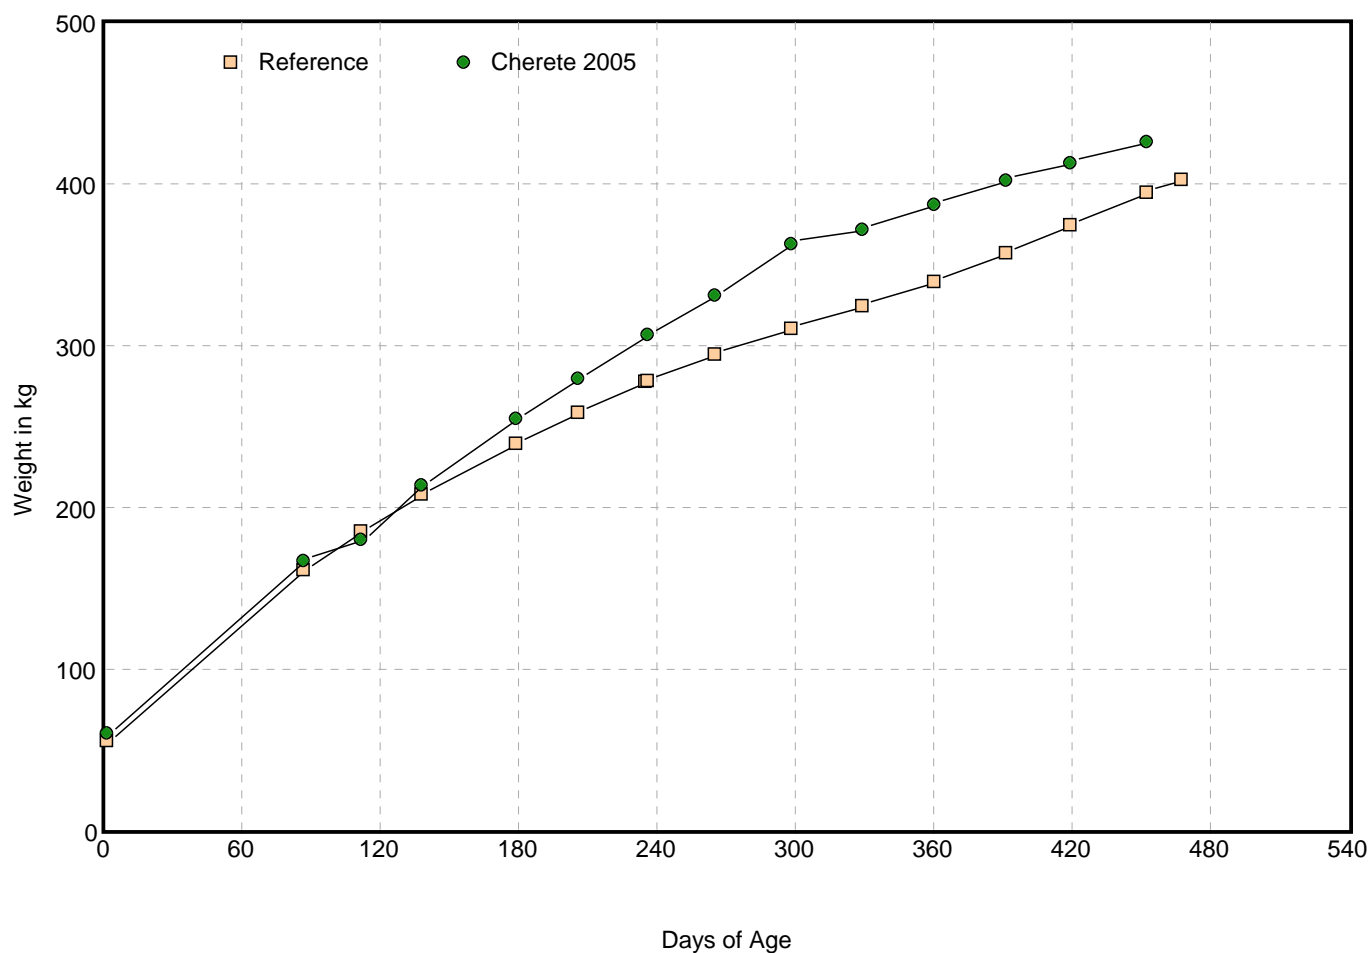

# Couzinz 2005

Month	Age (days)	Foal Count	Foal BW (kg)	Ref. BW (kg)	BW % Ref	Foal ADG (kg/d)	Ref. ADG (kg/d)	Foal HT (cm)	Ref. HT (cm)
Jan 05									
Feb 05									
Mar 05									
Apr 05									
May 05									
Jun 05									
Jul 05									
Aug 05	1.3	2	54.5	55.5	-2%		1.4		100.5
Sep 05	16.4	8	76.6	77.1	0%	1.1	1.4		106.0
Oct 05	38.8	19	105.5	105.7	+2%	1.1	1.3		112.3
Nov 05	61.7	21	127.0	131.8	-3%	1.0	1.2		118.0
Dec 05	87.1	19	156.9	160.8	-2%	1.1	1.1		122.9
Jan 06	140.7	12	209.1	210.1	-1%	1.1	0.9		130.4
Feb 06	167.7	12	236.7	232.0	+2%	1.0	0.8		133.2
Mar 06	195.8	13	259.1	253.1	+2%	0.9	0.8		135.6
Apr 06	224.8	13	276.1	273.0	+1%	0.6	0.7	138.4	138.5
May 06	258.7	14	299.9	293.1	+2%	0.8	0.6	142.0	140.3
Jun 06	288.9	14	312.7	308.7	+1%	0.5	0.5	143.3	142.2
Jul 06	320.7	14	330.4	323.7	+2%	0.5	0.5	145.1	143.9
Aug 06	350.8	13	350.9	338.8	+4%	0.6	0.5	146.7	145.5
Sep 06	376.5	12	358.5	352.3	+2%	0.3	0.5	148.7	146.9
Oct 06	408.2	11	370.3	370.3	0%	0.4	0.6	149.8	148.3
Nov 06	424.3	12		380.6			0.6		149.2
Dec 06									

Weigh Date	Age (days)	Foal BW (kg)	Ref. BW (kg)	BW % Ref	Foal ADG (kg/d)	Ref. ADG (kg/d)	Foal HT (cm)	Ref. HT (cm)	HT % Ref
8/7/2005	2	60.0	55.5	+8%				100.4	
10/31/2005	87	166.5	160.7	+4%	1.3	1.2		123.0	
11/25/2005	112	179.5	184.7	-3%	0.5	1.0		126.8	
12/21/2005	138	213.0	207.6	+3%	1.3	0.9		129.8	
1/31/2006	179	254.0	238.8	+6%	1.0	0.8		133.6	
2/27/2006	206	279.0	258.0	+8%	0.9	0.7		135.8	
3/28/2006	235		276.9			0.7		138.0	
3/29/2006	236	306.0	277.5	+10%	0.9	0.6		138.1	
4/27/2006	265	330.0	293.8	+12%	0.8	0.6	143.0	140.2	+2%
5/30/2006	298	362.0	309.8	+17%	1.0	0.5	147.0	142.1	+3%
6/30/2006	329	371.0	323.8	+15%	0.3	0.5	148.0	143.7	+3%
7/31/2006	360	386.0	338.5	+14%	0.5	0.5	148.0	145.3	+2%
8/31/2006	391	401.0	356.4	+13%	0.5	0.6	153.0	146.8	+4%
9/28/2006	419	412.0	373.4	+10%	0.4	0.6	153.0	148.2	+3%
10/31/2006	452	425.0	393.7	+8%	0.4	0.6	154.0	149.6	+3%
11/15/2006	467		401.6			0.5		150.2	