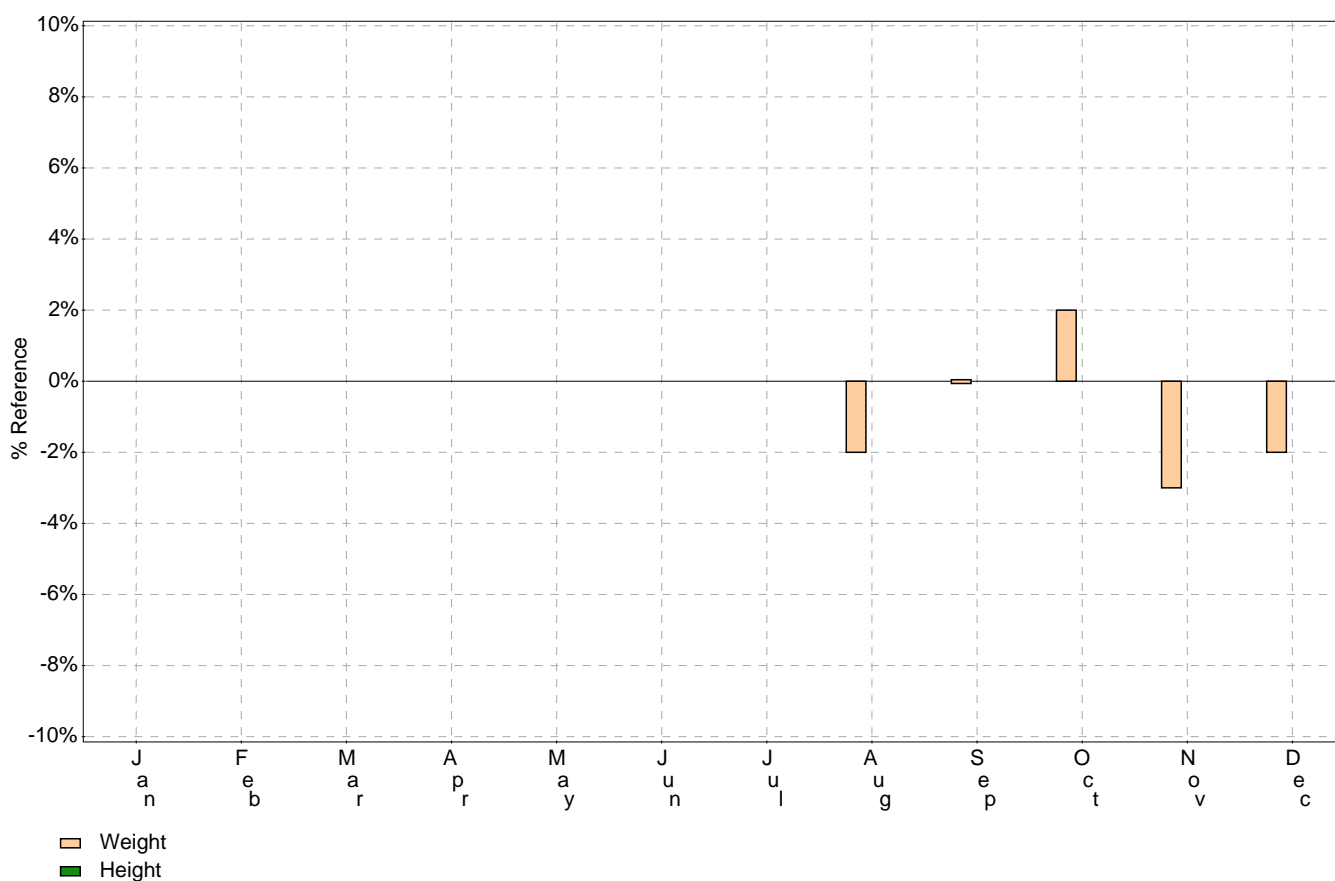

# Couzinz 2005

Month	Age (days)	Foal Count	Foal BW (kg)	Ref. BW (kg)	BW % Ref	Foal ADG (kg/d)	Ref. ADG (kg/d)	Foal HT (cm)	Ref. HT (cm)
Jan 05									
Feb 05									
Mar 05									
Apr 05									
May 05									
Jun 05									
Jul 05									
Aug 05	1.3	2	54.5	55.5	-2%		1.4		100.5
Sep 05	16.4	8	76.6	77.1	0%	1.1	1.4		106.0
Oct 05	38.8	19	105.5	105.7	+2%	1.1	1.3		112.3
Nov 05	61.7	21	127.0	131.8	-3%	1.0	1.2		118.0
Dec 05	87.1	19	156.9	160.8	-2%	1.1	1.1		122.9
Jan 06	140.7	12	209.1	210.1	-1%	1.1	0.9		130.4
Feb 06	167.7	12	236.7	232.0	+2%	1.0	0.8		133.2
Mar 06	195.8	13	259.1	253.1	+2%	0.9	0.8		135.6
Apr 06	224.8	13	276.1	273.0	+1%	0.6	0.7	138.4	138.5
May 06	258.7	14	299.9	293.1	+2%	0.8	0.6	142.0	140.3
Jun 06	288.9	14	312.7	308.7	+1%	0.5	0.5	143.3	142.2
Jul 06	320.7	14	330.4	323.7	+2%	0.5	0.5	145.1	143.9
Aug 06	350.8	13	350.9	338.8	+4%	0.6	0.5	146.7	145.5
Sep 06	376.5	12	358.5	352.3	+2%	0.3	0.5	148.7	146.9
Oct 06	408.2	11	370.3	370.3	0%	0.4	0.6	149.8	148.3
Nov 06	424.3	12		380.6			0.6		149.2
Dec 06									

Weigh Date	Age (days)	Foal BW (kg)	Ref. BW (kg)	BW % Ref	Foal ADG (kg/d)	Ref. ADG (kg/d)	Foal HT (cm)	Ref. HT (cm)	HT % Ref
8/7/2005	2	60.0	55.5	+8%				100.4	
10/31/2005	87	166.5	160.7	+4%	1.3	1.2		123.0	
11/25/2005	112	179.5	184.7	-3%	0.5	1.0		126.8	
12/21/2005	138	213.0	207.6	+3%	1.3	0.9		129.8	
1/31/2006	179	254.0	238.8	+6%	1.0	0.8		133.6	
2/27/2006	206	279.0	258.0	+8%	0.9	0.7		135.8	
3/28/2006	235		276.9			0.7		138.0	
3/29/2006	236	306.0	277.5	+10%	0.9	0.6		138.1	
4/27/2006	265	330.0	293.8	+12%	0.8	0.6	143.0	140.2	+2%
5/30/2006	298	362.0	309.8	+17%	1.0	0.5	147.0	142.1	+3%
6/30/2006	329	371.0	323.8	+15%	0.3	0.5	148.0	143.7	+3%
7/31/2006	360	386.0	338.5	+14%	0.5	0.5	148.0	145.3	+2%
8/31/2006	391	401.0	356.4	+13%	0.5	0.6	153.0	146.8	+4%
9/28/2006	419	412.0	373.4	+10%	0.4	0.6	153.0	148.2	+3%
10/31/2006	452	425.0	393.7	+8%	0.4	0.6	154.0	149.6	+3%
11/15/2006	467		401.6			0.5		150.2	