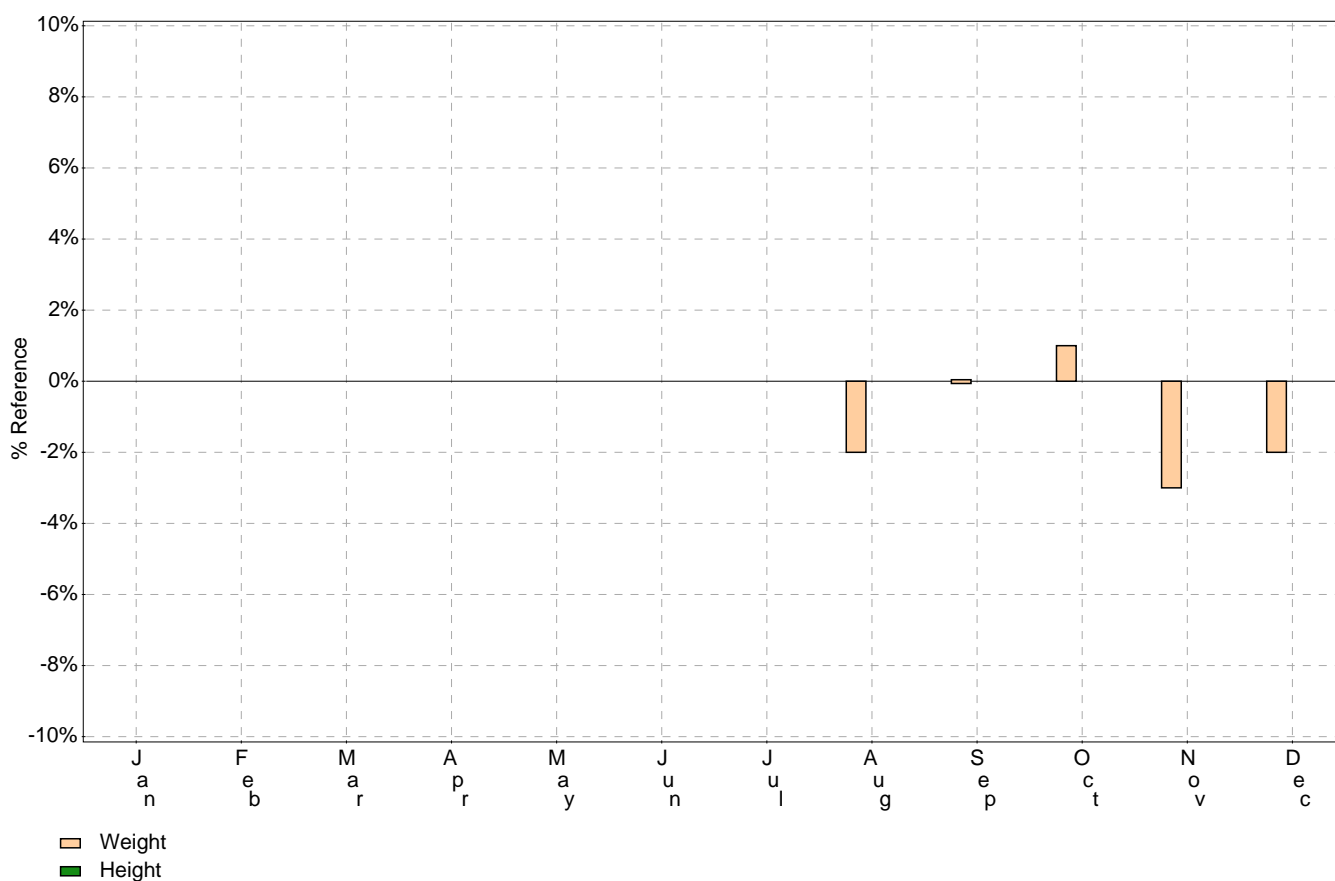

# Couzinz 2005

Month	Age (days)	Foal Count	Foal BW (kg)	Ref. BW (kg)	BW % Ref	Foal ADG (kg/d)	Ref. ADG (kg/d)	Foal HT (cm)	Ref. HT (cm)
Jan 05									
Feb 05									
Mar 05									
Apr 05									
May 05									
Jun 05									
Jul 05									
Aug 05	1.3	2	54.5	55.5	-2%		1.4		100.5
Sep 05	16.4	8	76.6	77.1	0%	1.1	1.4		106.1
Oct 05	38.8	19	105.5	105.9	+1%	1.1	1.3		112.7
Nov 05	61.7	21	127.0	132.1	-3%	1.0	1.2		118.2
Dec 05	87.1	19	156.9	161.1	-2%	1.1	1.1		123.2
Jan 06	140.7	12	209.1	210.1	-1%	1.1	0.9		130.4
Feb 06	167.7	12	236.7	232.0	+2%	1.0	0.8		133.2
Mar 06	195.8	13	259.1	253.1	+2%	0.9	0.8		135.6
Apr 06	224.8	13	276.1	273.0	+1%	0.6	0.7	138.4	138.5
May 06	258.7	14	299.9	293.1	+2%	0.8	0.6	142.0	140.3
Jun 06	288.9	14	312.7	308.7	+1%	0.5	0.5	143.3	142.2
Jul 06	320.7	14	330.4	323.7	+2%	0.5	0.5	145.1	143.9
Aug 06	350.8	13	350.9	338.8	+4%	0.6	0.5	146.7	145.5
Sep 06	376.5	12	358.5	352.3	+2%	0.3	0.5	148.7	146.9
Oct 06	408.2	11	370.3	370.3	0%	0.4	0.6	149.8	148.3
Nov 06	424.3	12		380.6			0.6		149.2
Dec 06									

# All Wild 2005 (Couzinz 2005)

Sire: General Nediym

Sex: Colt

Dam: All Wild

DOB: 9/5/2005

---

 Foal Growth Data Compared With: Colts, Thoroughbreds, All Birth Months, Worldwide.
 

---