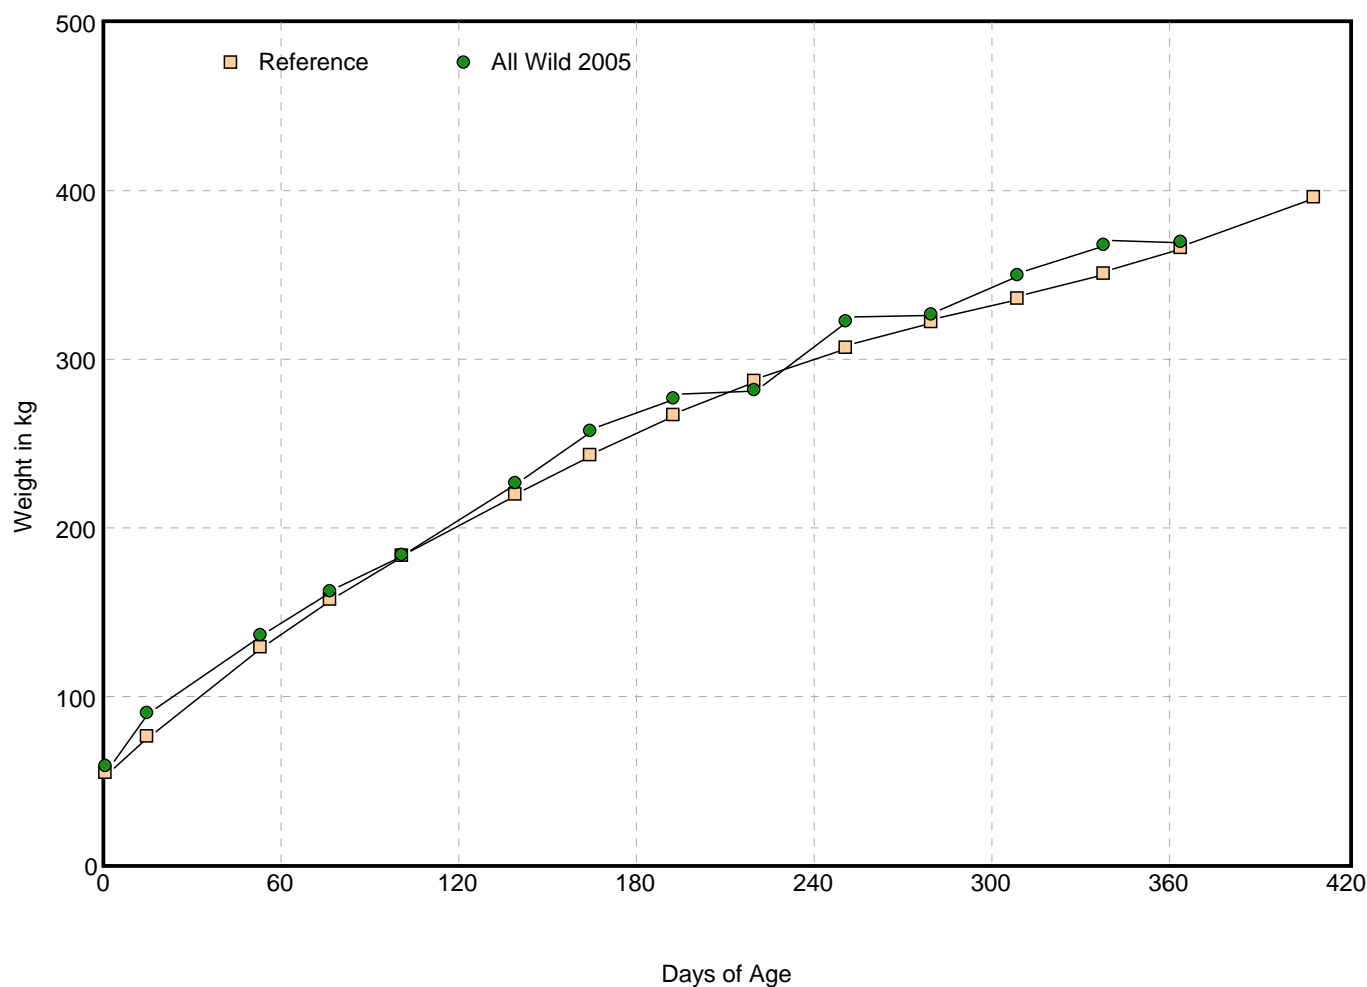

# All Wild 2005 (Couzinz 2005)

Sire: General Nediym

Sex: Colt

Dam: All Wild

DOB: 9/5/2005

---

 Foal Growth Data Compared With: Colts, Thoroughbreds, All Birth Months, Worldwide.
 

---

Weigh Date	Age (days)	Foal BW (kg)	Ref. BW (kg)	BW % Ref	Foal ADG (kg/d)	Ref. ADG (kg/d)	Foal HT (cm)	Ref. HT (cm)	HT % Ref
9/5/2005	1	58.5	54.5	+7%				101.6	
9/20/2005	16	90.0	76.2	+18%	2.1	1.4		107.1	
10/31/2005	57	136.0	129.1	+5%	1.1	1.3		118.1	
11/25/2005	82	162.0	157.2	+3%	1.0	1.1		123.2	
12/21/2005	108	183.5	182.9	0%	0.8	1.0		127.6	
1/31/2006	149	226.0	219.4	+3%	1.0	0.9		132.6	
2/27/2006	176	257.0	242.5	+6%	1.1	0.9		135.4	
3/29/2006	206	276.0	266.2	+4%	0.6	0.8		137.8	
4/27/2006	235	281.0	286.5	-2%	0.2	0.7	138.0	140.1	-1%
5/30/2006	268	322.0	306.2	+5%	1.2	0.6	144.0	142.5	+1%
6/30/2006	299	326.0	321.6	+1%	0.1	0.5	144.0	144.2	0%
7/31/2006	330	349.0	335.4	+4%	0.7	0.4	145.0	145.7	0%
8/31/2006	361	367.0	349.9	+5%	0.6	0.5	148.0	147.6	0%
9/28/2006	389	369.0	365.2	+1%	0.1	0.5	148.0	149.2	-1%
11/15/2006	437		395.2			0.6		151.5	